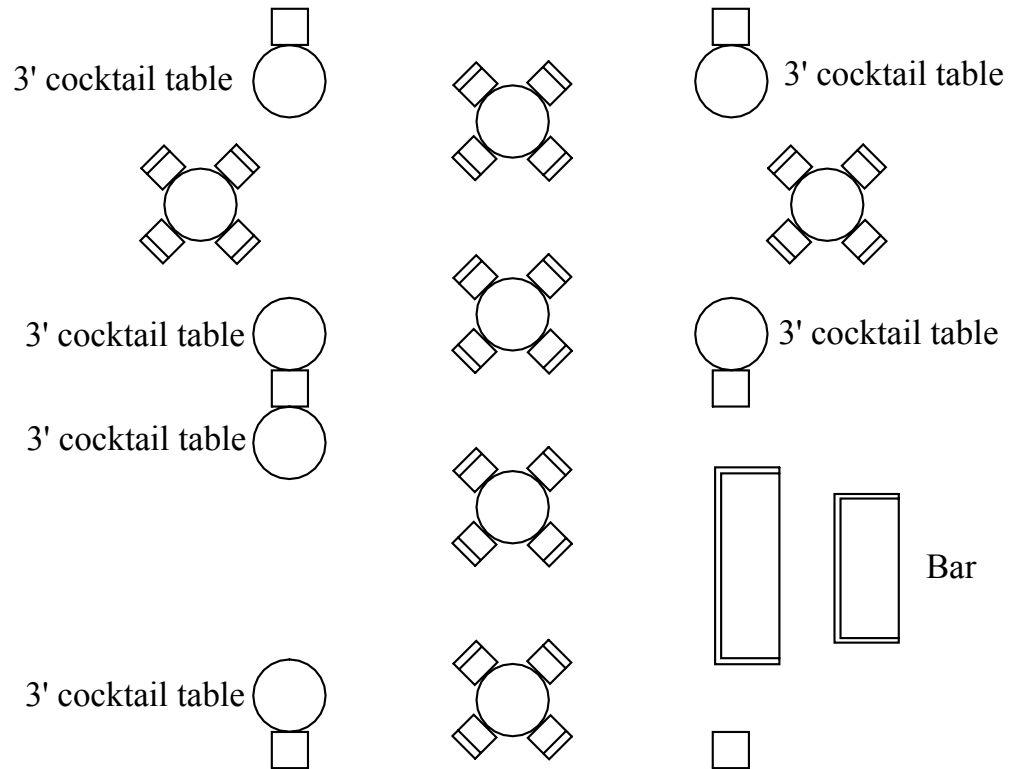

Eventfull Planning
Ford Salon

Cocktail Reception

Stage (8' x 12')
Dance floor (12' x 16')

3' round bistro seating for (16) people
(Down the middle)

Eventfull Planning
Ford Salon

Ceremony

6'

Aisleway

* (8) Pillars

Seating shown for (136) guests