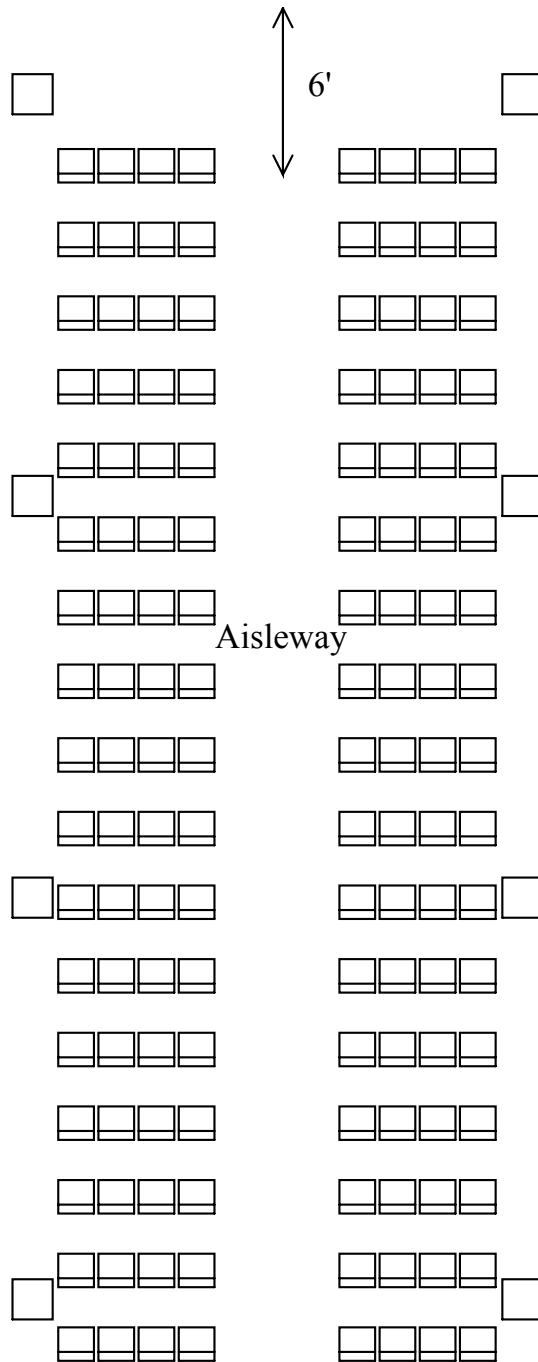

Eventfull Planning
Ford Salon

Cocktail Reception

Stage (8' x 12')
Dance floor (12' x 16')

3' round bistro seating for (16) people
(Down the middle)

Eventfull Planning
Ford Salon

Ceremony

6'

Aisleway

* (8) Pillars

Seating shown for (136) guests