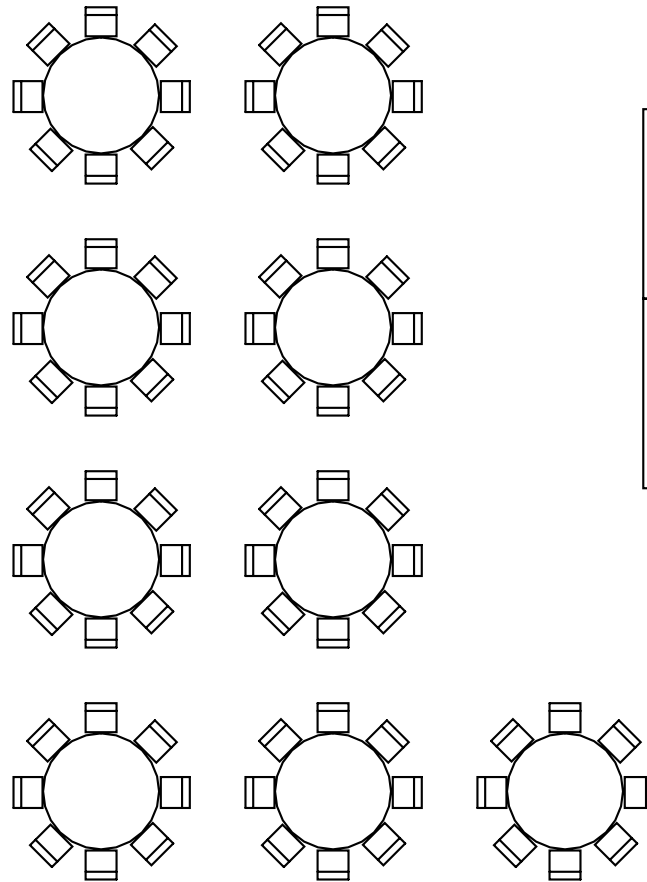

Eventfull Planning
Johnson Room

Ceremony

Seating shown for (156) guests

Aisleway

Stage
(8' x 12')

Eventfull Planning
Johnson Room

Reception

Bar

Buffet

Seating shown for (72) guests

Eventfull Planning
Johnson Room

Reception

Bar

Seating shown for (96) guests